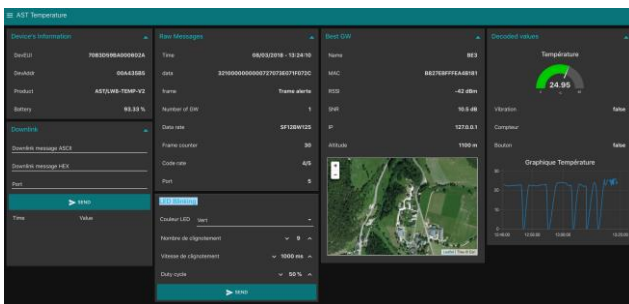

4G router:

AGT-I/OPT4G	4G industrial router

NodeRed embedded